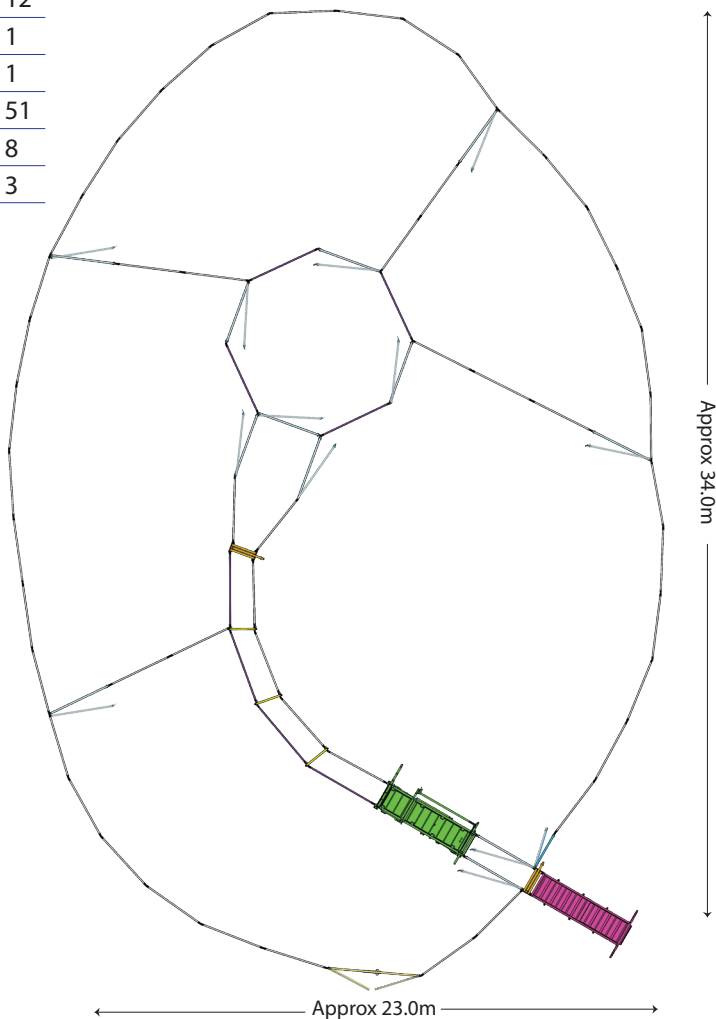

## Yard Plan for Wean Yard

### KIT INCLUDES

Loading Ramp	■ 1
Cattle Crush	■ 1
Sliding Gate	■ 2
Standard Gate 2.1	■ 12
Double Gate 3.0	■ 1
Access Gate	■ 1
Standard Panel 2.1	■ 51
Standard Panel 2.4	■ 8
Race Bow	■ 3

**BRAZEN**  
RURAL PRODUCTS