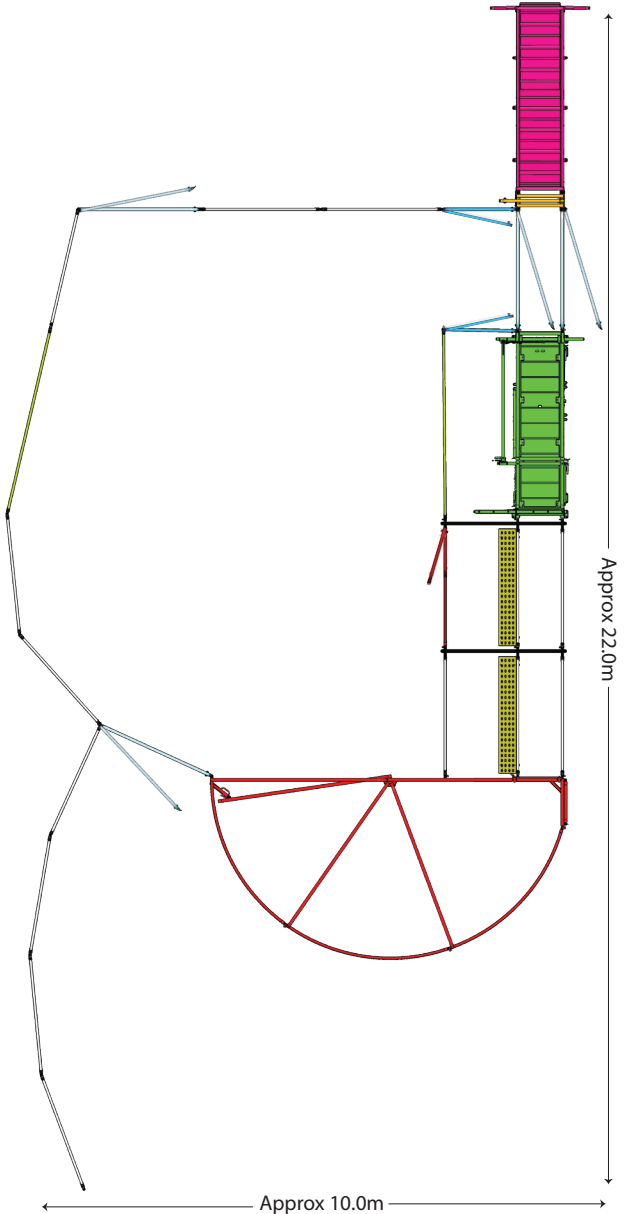

Yard Plan for 40-50 Force

KIT INCLUDES

Loading Ramp	■ 1
Cattle Crush	■ 1
Force Yard	■ 1
Sliding Gate	■ 1
Standard Gate	■ 4
Access Gate	■ 2
Standard Panel 2.1	■ 14
Standard Panel 3.35	■ 2
Man Panel Gate	■ 1
Double Race Bow	■ 2
Race Walkway Mesh	■ 2