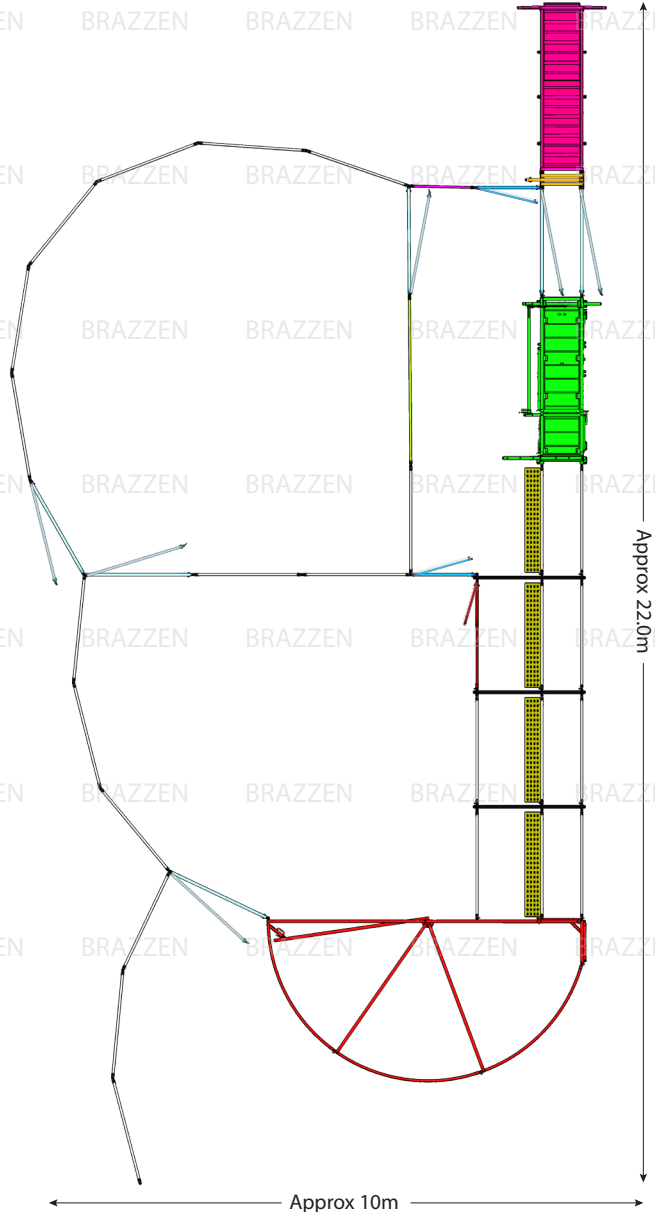

Yard Plan for 70+ Worker Force Yard

KIT INCLUDES

Loading Ramp	■ 1
Cattle Crush	■ 1
Force Yard	■ 1
Sliding Gate	■ 1
Standard Gate 2.1	■ 6
Access Gate	■ 2
Cattle Panel 1.25	■ 1
Standard Panel 2.1	■ 25
Standard Panel 3.65	■ 1
Man Panel Gate	■ 1
Double Cattle Race Bow	■ 3
Race Walkway Mesh	■ 4