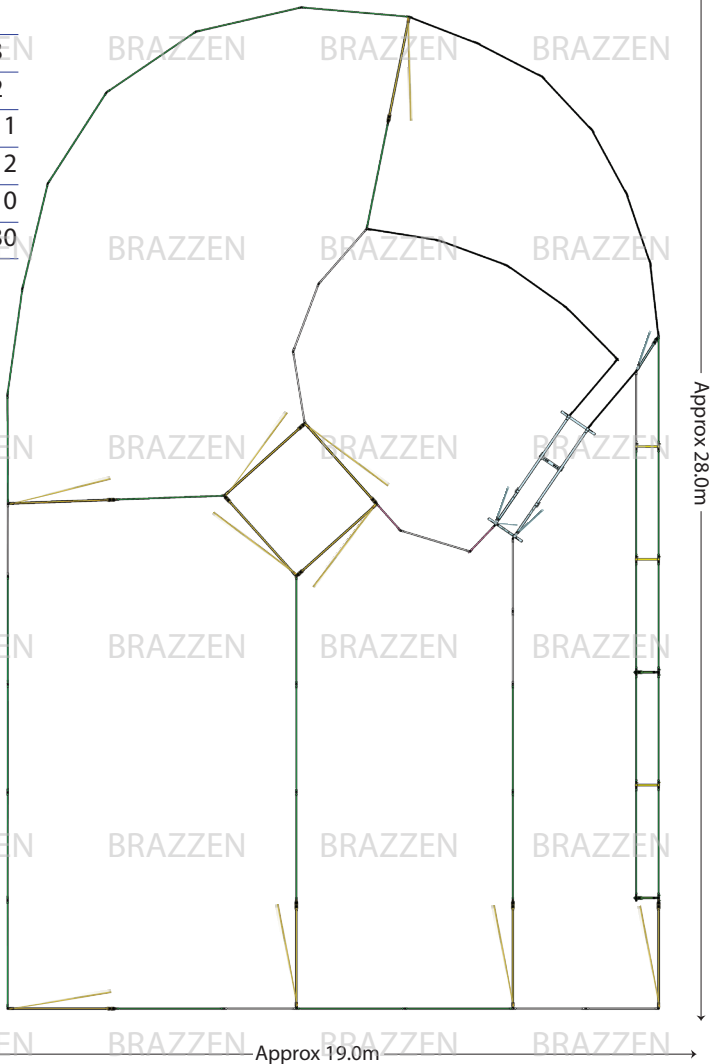

BRAZZEN

RURAL PRODUCTS

*Available in Offside Setup

Yard Plan for 1000 Sheep

KIT INCLUDES

Adjustable V-Race	1
3 Way Sheep Draft Head	1
Sheep Race Gate	2
Sheep Draft Gate	1
Sheep Race Bow	3
Sheep Panels 1.0	2
Sheep Panel 2.0	11
Sheep Panel 2.0 Blind	12
Sheep Gate 3.0	10
Sheep Panel 3.0	30