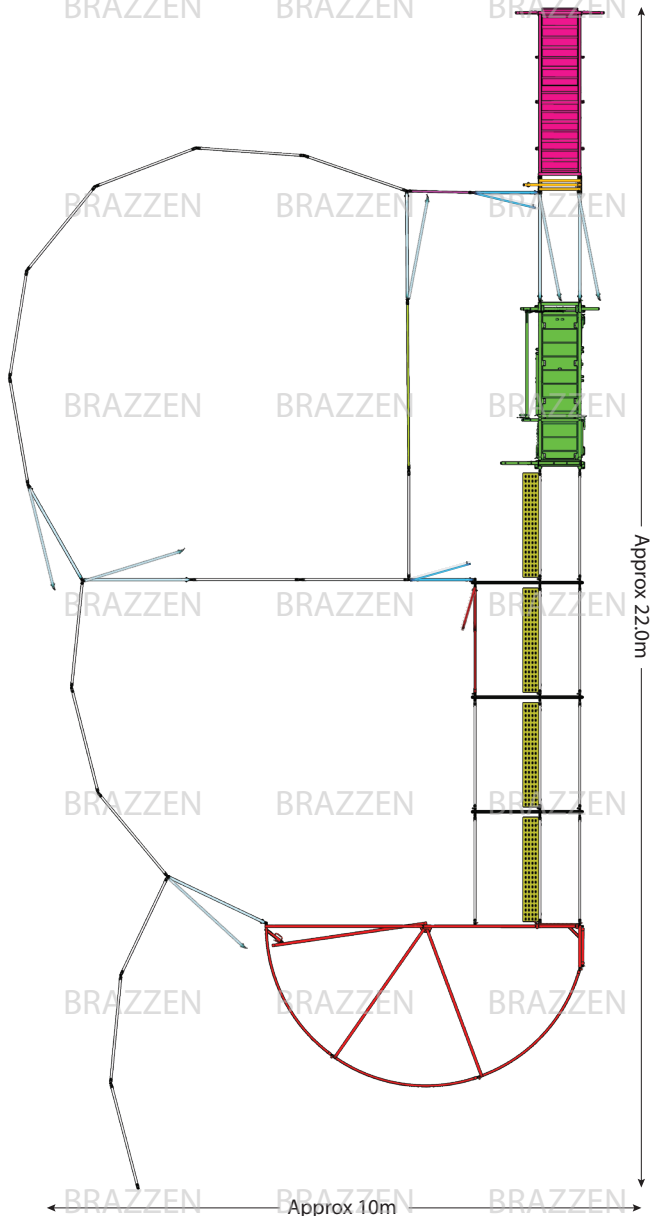

BRAZZEN

RURAL PRODUCTS

*Available in Offside Setup

Yard Plan for 70+ Worker Force Yard

KIT INCLUDES

Loading Ramp	■ 1
Cattle Crush	■ 1
Force Yard	■ 1
Sliding Gate	■ 1
Standard Gate 2.1	■ 6
Access Gate	■ 2
Cattle Panel 1.25	■ 1
Standard Panel 2.1	■ 25
Standard Panel 3.35	■ 1
Man Panel Gate	■ 1
Double Cattle Race Bow	■ 3
Race Walkway Mesh	■ 4