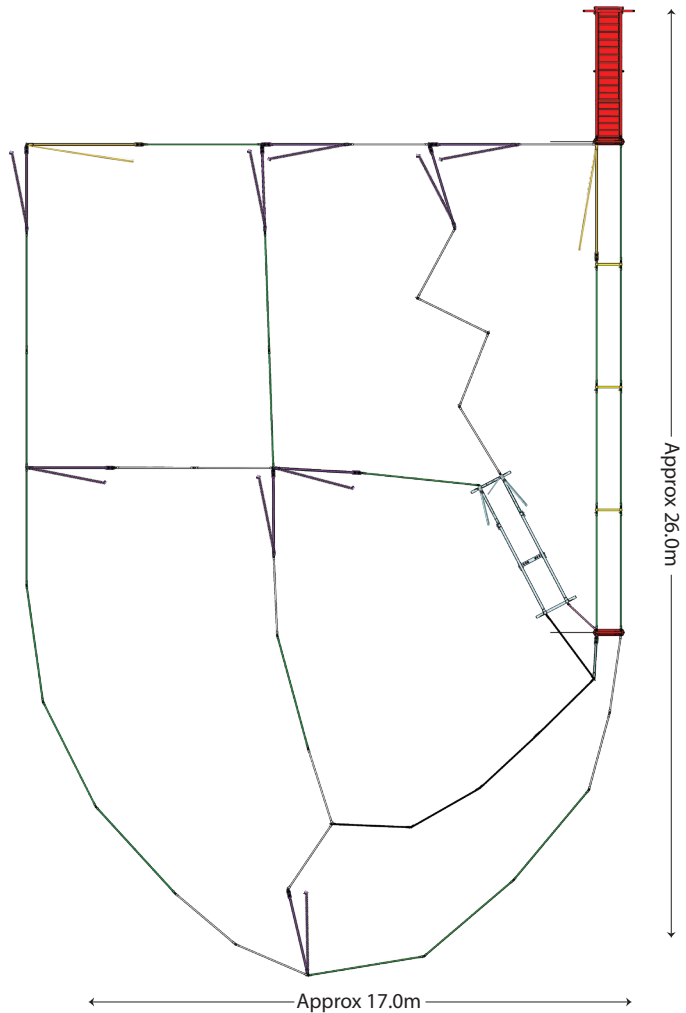

BRAZZEN

RURAL PRODUCTS

*Available in Offside Setup

Yard Plan for 700 Sheep

KIT INCLUDES

Loading Ramp	■	1
Adjustable V-Race	■	1
3 Way Sheep Draft Head	■	1
Guillotine Gate	■	2
Sheep Race Bow	■	3
Sheep Panels 1.0 Blind	■	1
Draft Gate	■	1
Sheep Gate 2.0	■	9
Sheep Panel 2.0	■	15
Sheep Panel 2.0 Blind	■	5
Sheep Gate 3.0	■	2
Sheep Panel 3.0	■	21